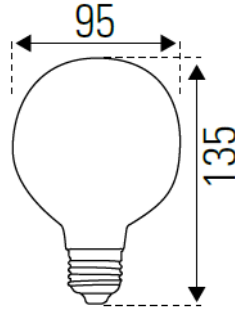

# SPHERE 95

MODEL NUMBER	DESCRIPTION	COLOUR	GLOBE TYPE
9E2714	Sphère95 Globe (min. buy pack of 4)	Clear	E27 Max 25W—240V
9B2214	Sphère95 Globe (min. buy pack of 4)	Clear	B22 Max 25W—240V